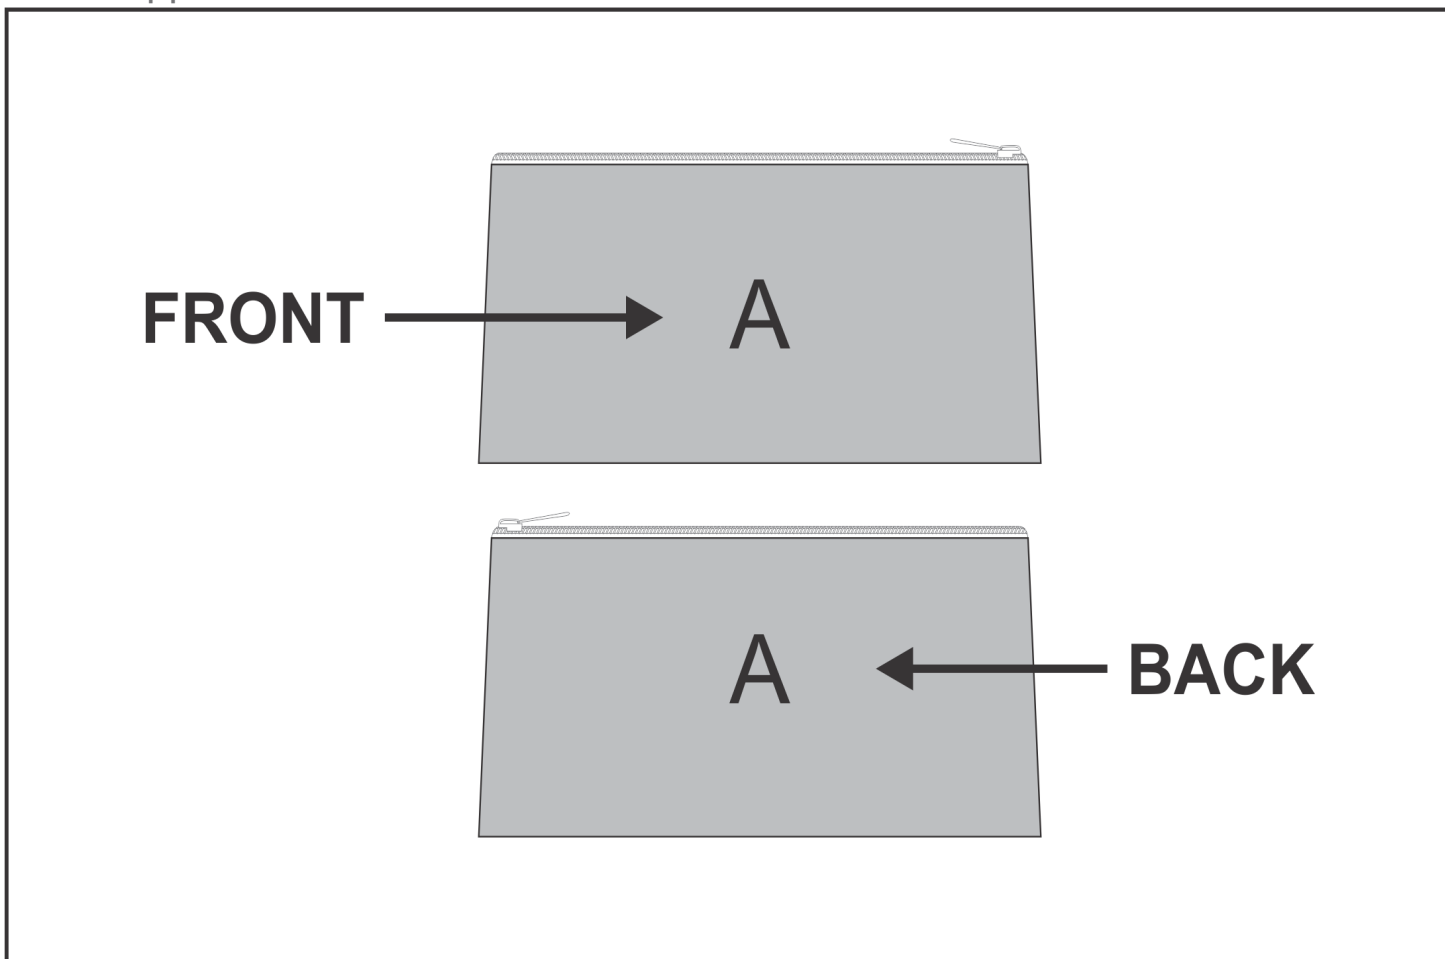

SG-HP-88-G

PPS Hoppla Mindcraft Pencil Case

Need to know:

Includes 1-Position Sublimation (setup fees apply)

- Please Note: We cannot guarantee 100% logo Alignment on all Brandable Panels.

Branding Options:

Position	Branding Method (Branding Code)	No. of Colours	Dimension
A	Custom Sublimation A (CPSUB-A)	Full Colour	249mm wide x 249mm high